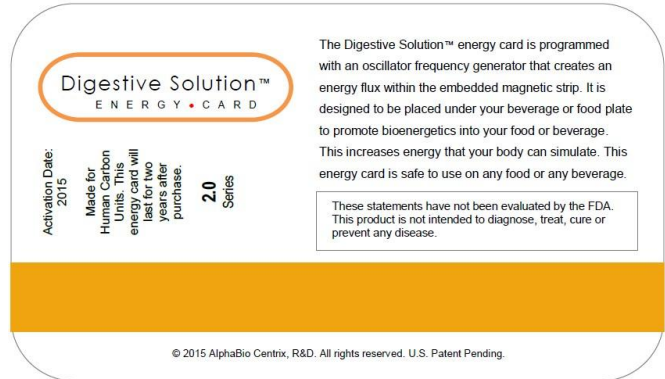

## ENERGY • CARD

*for energetically enhancing food & beverages naturally!*

Digestive Solution™ is an energy card that was developed as a complementary therapy program that is accepted by Doctors and Practitioners as an aid to introduce energy into your food and beverages.

## **BOOST the ENERGY from the Food and Beverages you consume!**

Front

Back

You can **NOW** boost your “Body’s Energy Signature” by simply placing this **Digestive Solution™** energy card under your food plate and the beverage of your choice and receive energy from the card instantly. The energy card has a small magnetic strip embedded in the back that holds digitally enhanced information that once your food or beverage comes in contact with it, the energy is delivered immediately to the food and beverage, thereby boosting the energy to your food to maximize the nutrition you consume.

### What makes this Energy Card work?

Our engineers have achieved the correct ratio response of frequency signatures through a technology that matches the same energy you receive from the nutrients you get from the food you eat and drink. When we consume food it converts into chemical energy, which provides the nutritional needs for energy and growth. This connection is defined by the laws of thermo-dynamics that requires all humans to ‘burn’ food for energy.