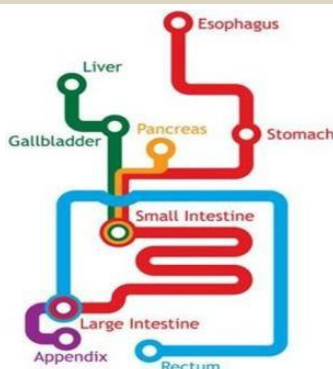

Also experience these Therapy Apps that address:

- ✓ Stress & Anxiety
- ✓ Depression
- ✓ Digestion Difficulties
- ✓ Pain & Inflammation
- ✓ Sleep Disturbances
- ✓ Allergies
- ✓ Female Hormonal Issues
- ✓ Athletic Enhancement
- ✓ Weight Loss
- ✓ Anti-Aging
- ✓ Immune System Concerns

Proper Placement

Place the Digest patch on the left side of the body. The left side of your body accepts energy far better than the right side. Please follow directions that are stated below for best results.

Digest™

Instructions: Digest patch is to be applied to your body, (left shoulder) to restore balance to all major areas of digestion. Made to last for 3 days, then discard. Apply another App and wear it for additional 3 days to restore balance. Repeat this procedure for 30 days to balance the digestive system.

If needed, continue with procedure for an additional 30 days.